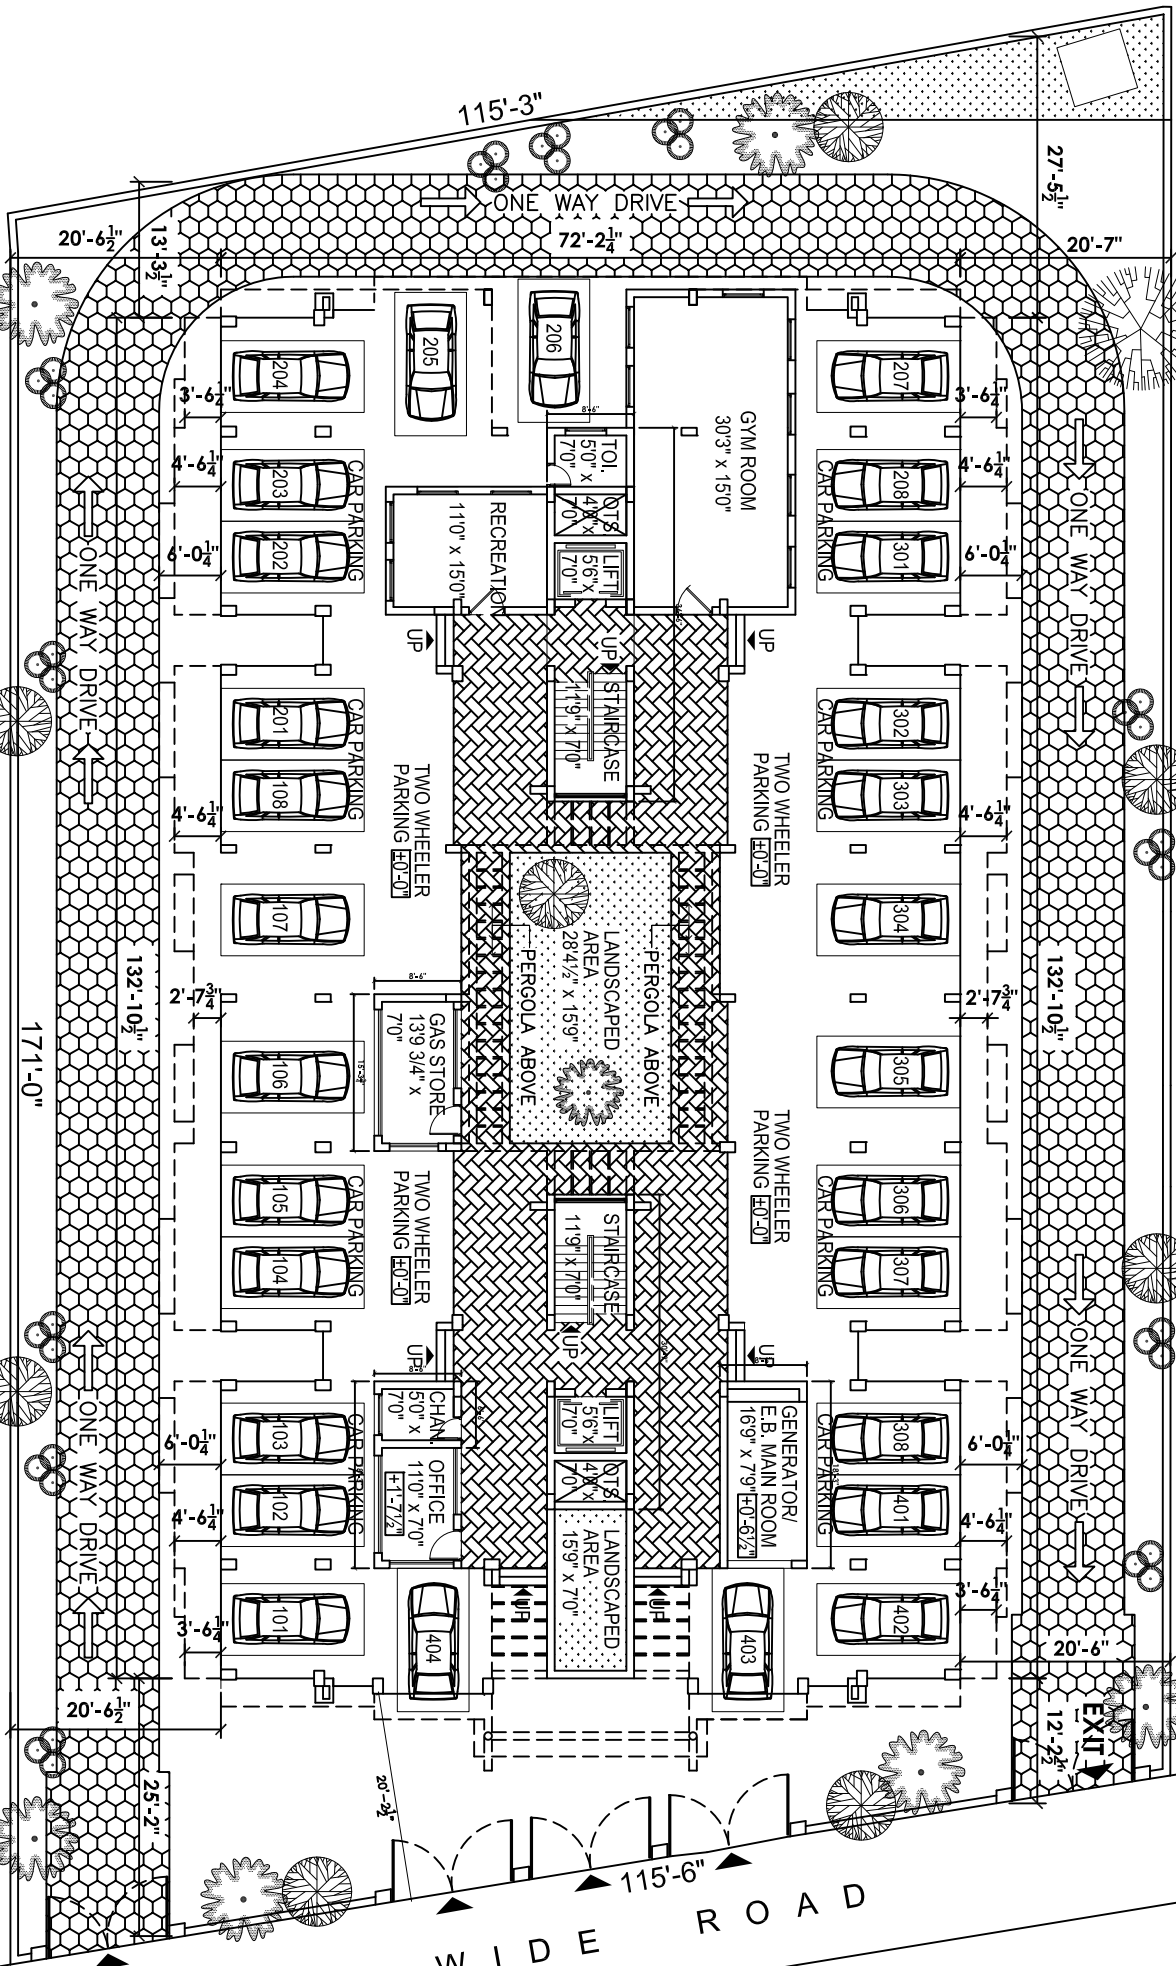

# BHAGGYAM'S SAMRUDDHI

172'-9"

**PROPOSED APARTMENTS AT PERUNGUDI, CHENNAI**

**STILT / GROUND FLOOR PLAN**

**K.S. ASSOCIATES**  
ARCHITECTS & INTERIOR DESIGNERS